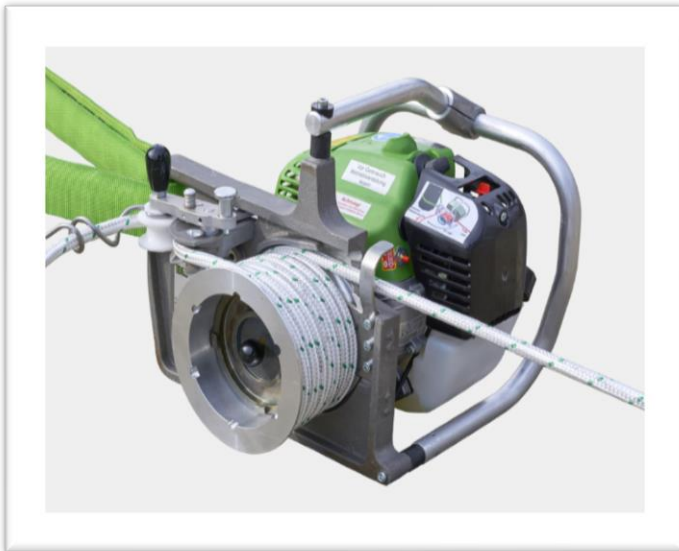

(Prices do not include delivery)

PORTABLE WINCH COMPANY PCW3000

Portable Capstan Winch  
Made in Canada

Max Pull: 700 kg  
Speed: 10 m/min  
Weight: 9.5kg  
35cc 4 stroke engine (Honda)

No brake  
Manual throttle  
Suitable for: Hunting / Industrial

## EDER Powerwinch 1800

Portable Capstan Winch  
Made in Germany

Max Pull: 1800 kg / 900kg  
Speed: 12 m/min / 24 m/min  
Weight: 14kg  
65cc 2 stroke engine (Italian)

Built in brake  
Automatic throttle  
2 gears

## EDER Powerwinch 400

Portable Capstan Winch  
Made in Germany

Max Pull: 400 kg  
Speed: 42 m/min  
Weight: 12 kg  
65cc 2 stroke engine (Italian)

Built in brake  
Automatic throttle

Suitable for: Industrial