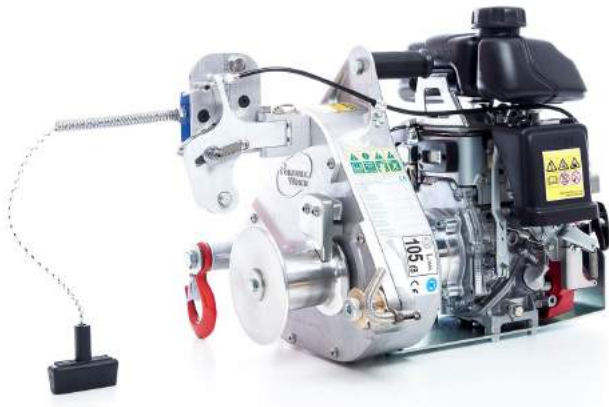

PORTABLE WINCH COMPANY PCH1000

Portable Capstan Winch
Made in Canada

Max Pull: 775 kg
Max Lift: 250 kg
Speed: 12 m/min
Weight: 19kg
50cc 4 stroke engine (Honda)

Automatic brake
Automatic throttle
Suitable for: Industrial / Lifting

PRODUCT	CODE		OFFER PRICE
PCH1000 Includes PCA-1260 2 Ton Sling	PCH1000		£2295 + VAT
RECOMMENDED ROPE			
STEIN OMEGA-12 50m x 12mm Rigging Line	SS-3351205050	50m x 12mm 4100kg ABL	£90 + VAT
STEIN OMEGA-12 100m x 12mm Rigging Line	SS-3351205100	100m x 12mm 4100kg ABL	£180 + VAT
STEIN OMEGA-12 200m x 12mm Rigging Line	SS-3351205200	200m x 12mm 4100kg ABL	£360 + VAT